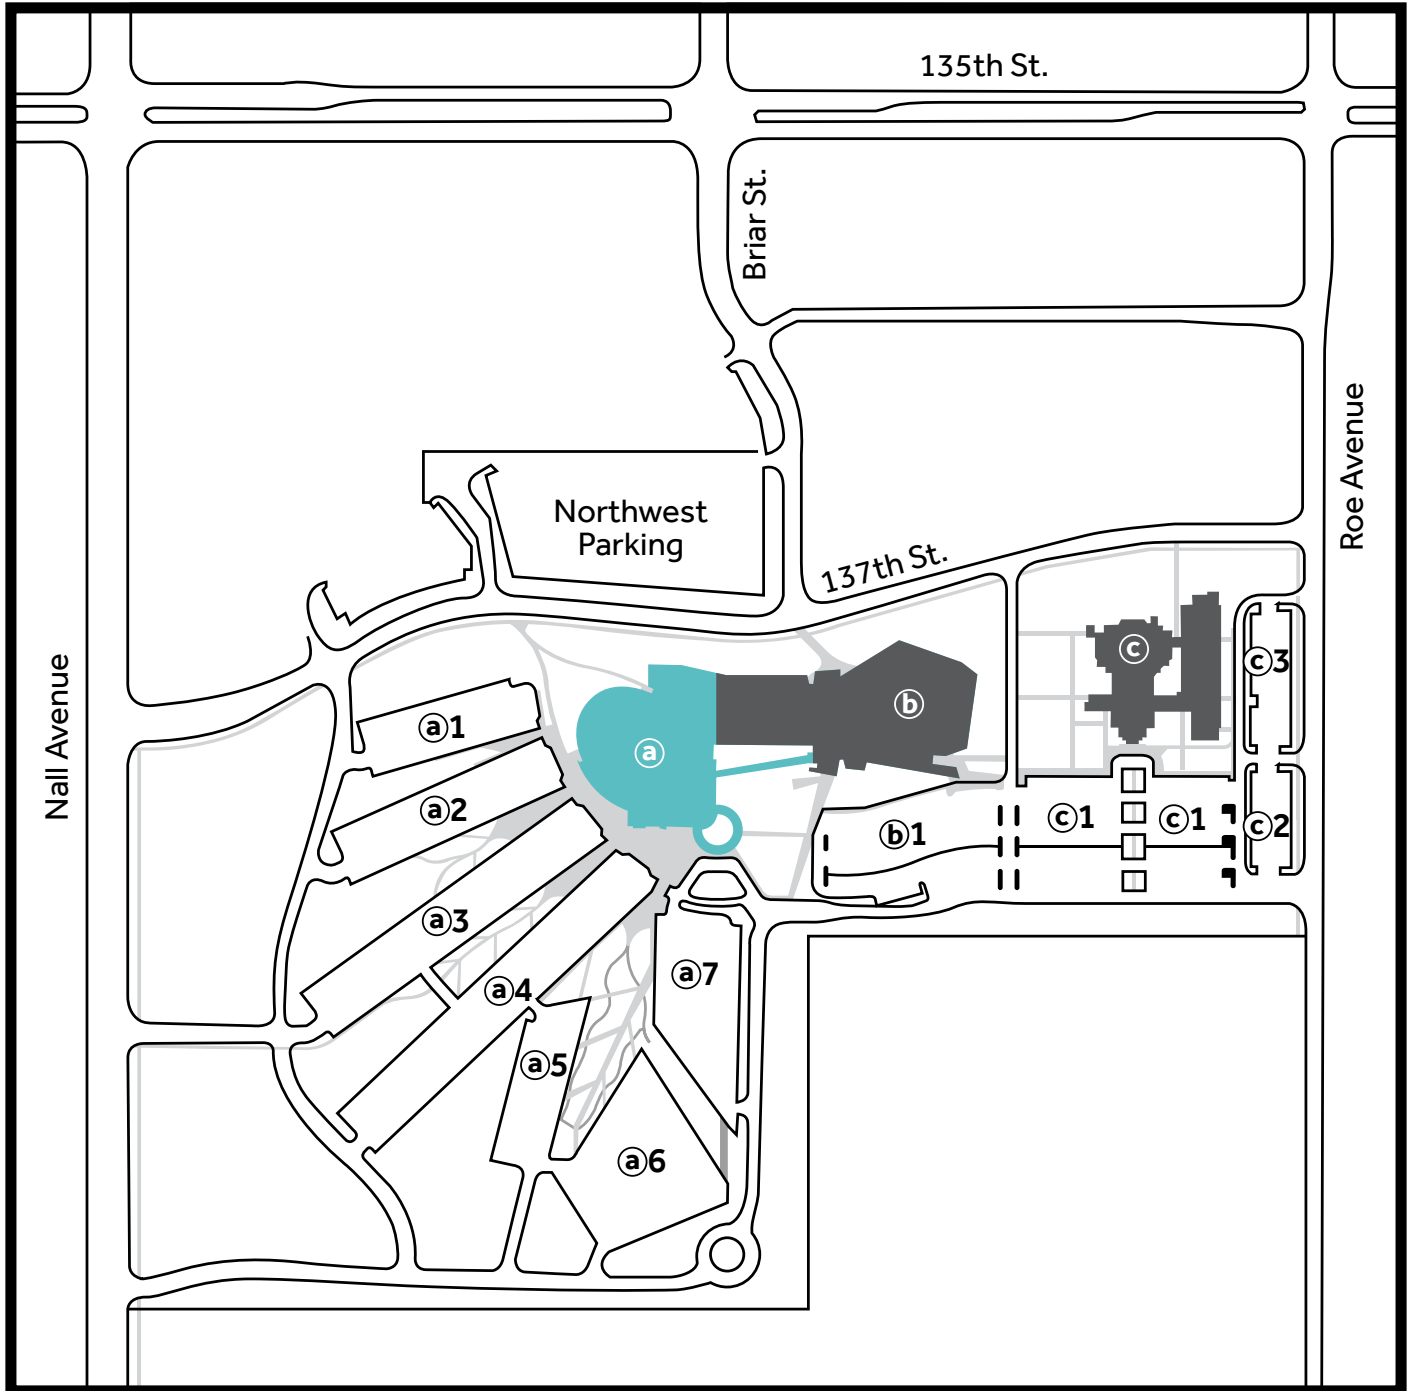

PARKING MAP

THE UNITED METHODIST CHURCH OF THE RESURRECTION

LEAWOOD CAMPUS